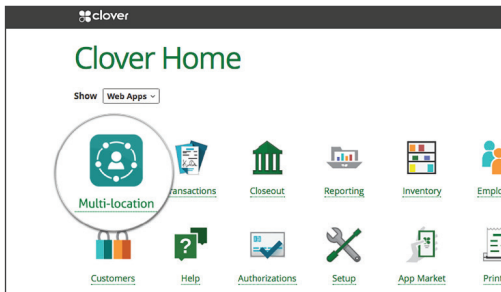

Multi-location

by TrueBeacon, Inc

Manage like a boss.

Make real-time pricing, menu and inventory changes across the entire chain, individual stores or a defined group of stores. Create reports. Update inventory. Manage employees across the chain or at a store level. This powerful app creates a hierarchical structure that enables numerous features desired by multi-location merchants such as franchise organizations (QSRs, restaurant chains) and retailers.

Enable Enterprise-level functionality within Clover

Gain further insight into business performance with smart & intuitive reports

Drastically simplify the management of multiple Clover-based stores at once

Organize and categorize your stores using Merchant Groups.

Use Merchant Groups to help manage a defined group of stores easily

INSTALL FROM
Clover App Market

Last updated: May 15, 2015