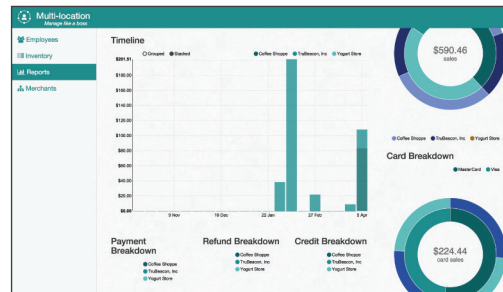

Multi-location

by TrueBeacon, Inc

Manage like a boss.

Make real-time pricing, menu and inventory changes across the entire chain, individual stores or a defined group of stores. Create reports. Update inventory. Manage employees across the chain or at a store level. This powerful app creates a hierarchical structure that enables numerous features desired by multi-location merchants such as franchise organizations (QSRs, restaurant chains) and retailers.

Enable Enterprise-level functionality within Clover

Gain further insight into business performance with smart & intuitive reports

Drastically simplify the management of multiple Clover-based stores at once

Organize and categorize your stores using Merchant Groups.

Use Merchant Groups to help manage a defined group of stores easily

INSTALL FROM
Clover App Market

Last updated: May 15, 2015