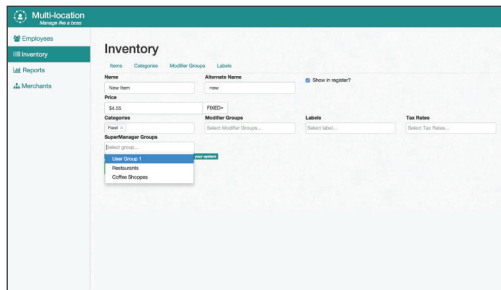

Multi-location

by TrueBeacon, Inc

Manage like a boss.

Make real-time pricing, menu and inventory changes across the entire chain, individual stores or a defined group of stores. Create reports. Update inventory. Manage employees across the chain or at a store level. This powerful app creates a hierarchical structure that enables numerous features desired by multi-location merchants such as franchise organizations (QSRs, restaurant chains) and retailers.

Enable Enterprise-level functionality within Clover

Gain further insight into business performance with smart & intuitive reports

Drastically simplify the management of multiple Clover-based stores at once